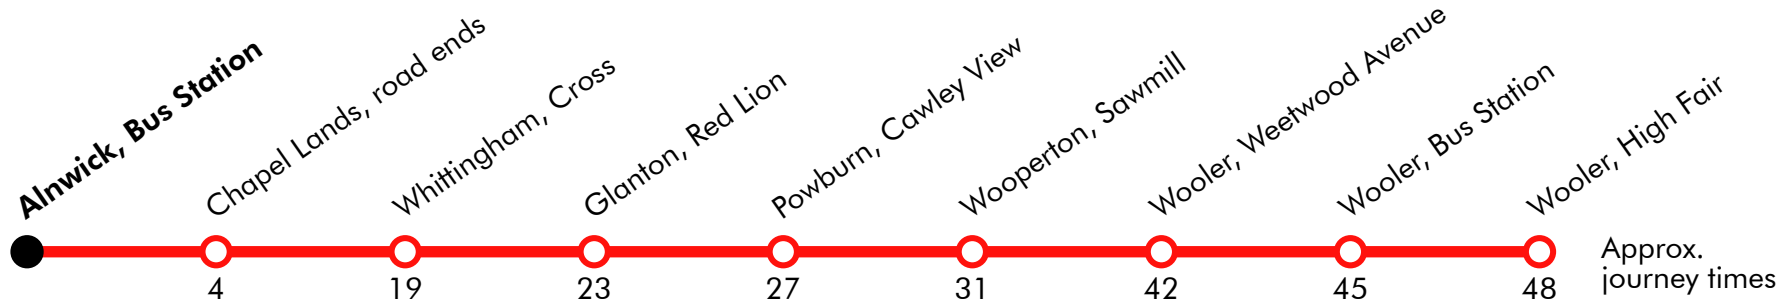

473

Alnwick - Wooler

Effective from: 06/09/2016

Glen Valley Tours: 01228 281 578

Monday to Friday

Notes:

				a,Sch	b,Sch	NSch	
Alnwick, Dukes Middle School	1540
Alnwick, Bus Station	0955	1155	1355	1445	1545	1555	1815
Alnwick, Duchess High School				1447	1547		
Chapel Lands, road ends	0959	1159	1359	1451	1551	1559	1819
Broome Park, Bridge End				1457	1557		
Whittingham, Cross	1014	1214	1414	1506	1606	1614	1834
Glanton, Red Lion	1018	1218	1418	1510	1610	1618	1838
Powburn, Cawley View	1022	1222	1422	1514	1614	1622	1842
Wooperton, Sawmill	1026	1226	1426	1518	1618	1626	1846
Chillingham, Post Office							1857
Chatton, The Green							1901
Wooler, Weetwood Avenue	1037	1237	1437	1529	1629	1637	1913
Wooler, Bus Station	1040	1240	1440	1532	1632	1640	1916
Wooler, High Fair	1043	1243	1443	1535	1635	1643

- a** Only runs on Wednesdays
- b** Does not run on Wednesdays
- NSch** Does not operate on School days
- Sch** Operates on School days only

473

Alnwick - Wooler

Effective from: 06/09/2016

Glen Valley Tours: 01228 281 578

Saturday

Alnwick, Bus Station	0955	1155	1355	1555	1815
Chapel Lands, road ends	0959	1159	1359	1559	1819
Whittingham, Cross	1014	1214	1414	1614	1834
Glanton, Red Lion	1018	1218	1418	1618	1838
Powburn, Cawley View	1022	1222	1422	1622	1842
Wooperton, Sawmill	1026	1226	1426	1626	1846
Chillingham, Post Office					1857
Chatton, The Green					1901
Wooler, Weetwood Avenue	1037	1237	1437	1637	1913
Wooler, Bus Station	1040	1240	1440	1640	1916
Wooler, High Fair	1043	1243	1443	1643

Via: Clayport Street, Clayport Bank, B6341, Lemmington Bank, Street, C90, Street, C90, Street, The Causeway, A697, Weetwood Avenue, Market Pl, High Fair

473

Wooler - Alnwick

Effective from: 06/09/2016

Glen Valley Tours: 01228 281 578