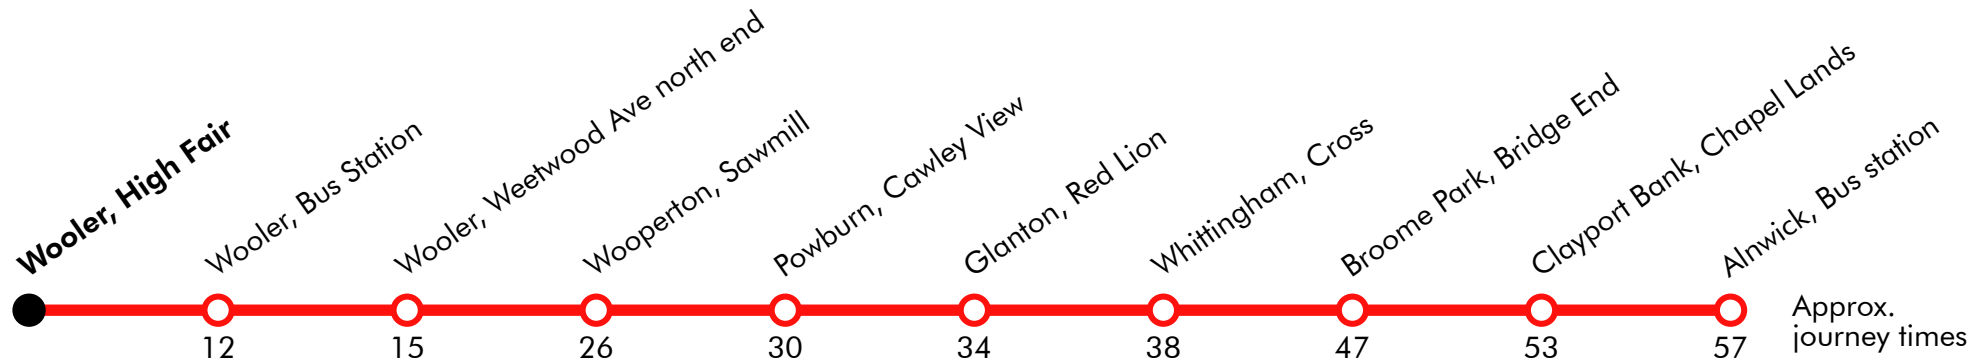

Via: Clayport Street, Clayport Bank, B6341, Lemmington Bank, Street, C90, Street, C90, Street, The Causeway, A697, Weetwood Avenue, Market Pl, High Fair

473

Wooler - Alnwick

Effective from: 06/09/2016

Glen Valley Tours: 01228 281 578